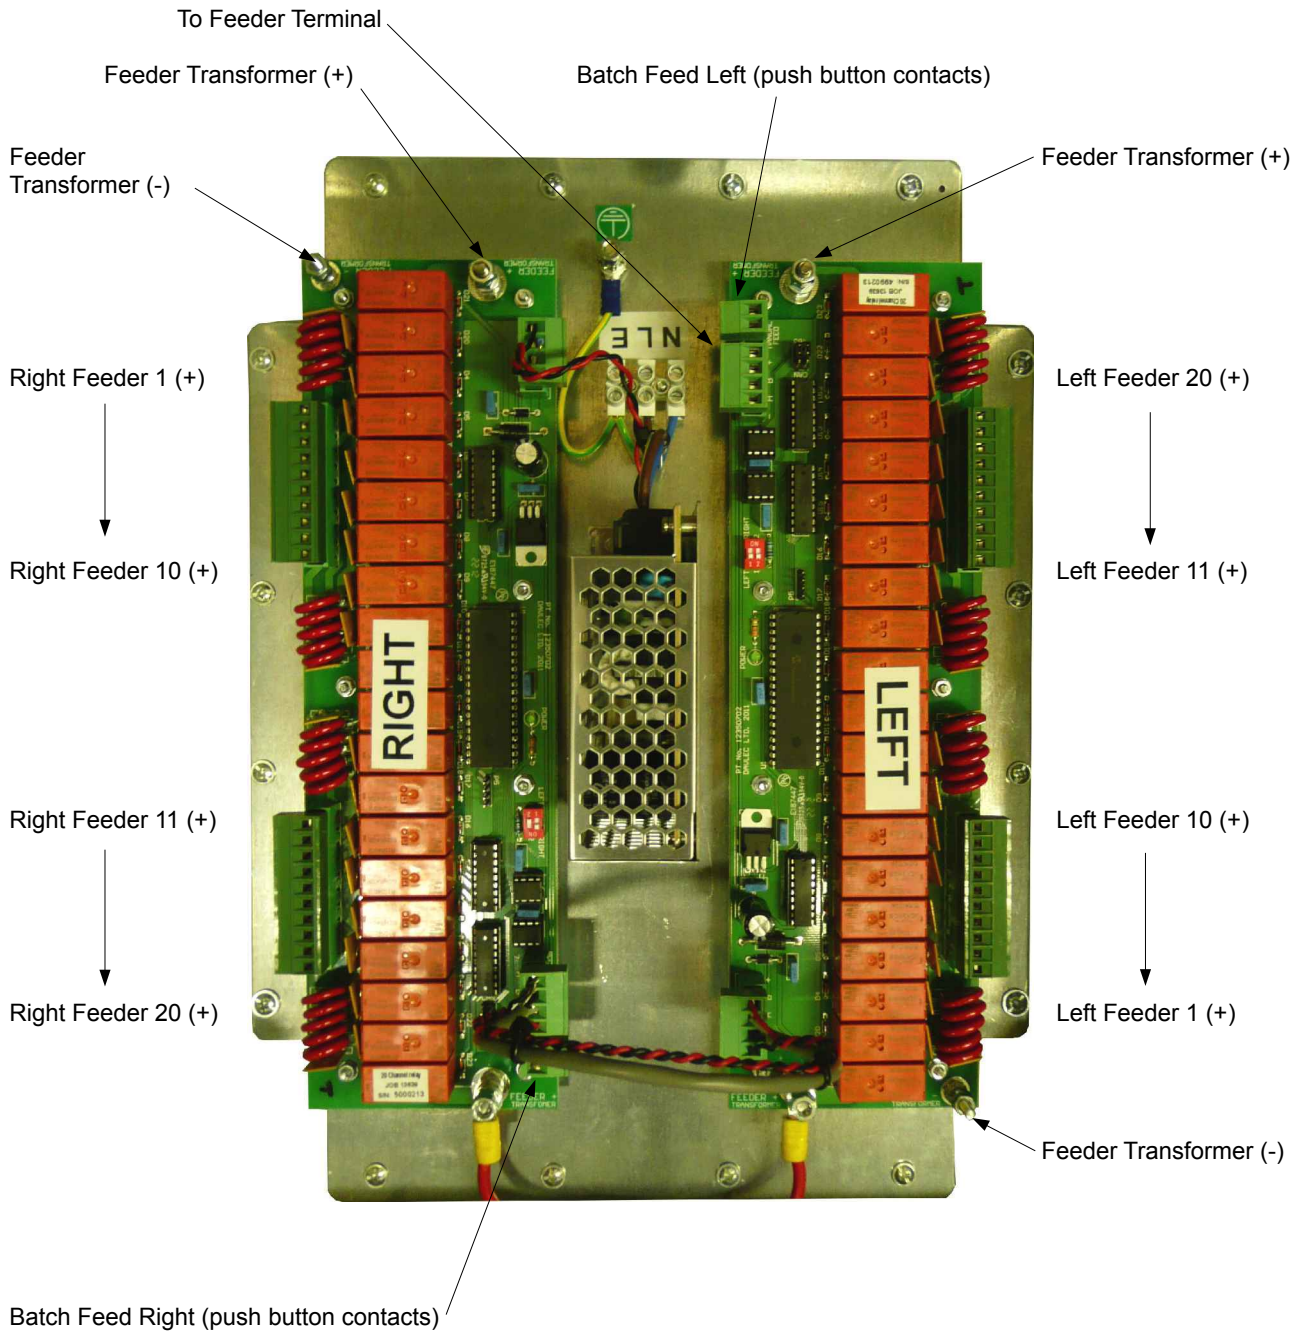

RELAY 40P CONNECTIONS

IMPORTANT! - FIT DIODES TO D.C. MOTOR/SOLENOID SUPPLY TERMINALS

Terminal Plug Wiring

Relay Plug Wiring